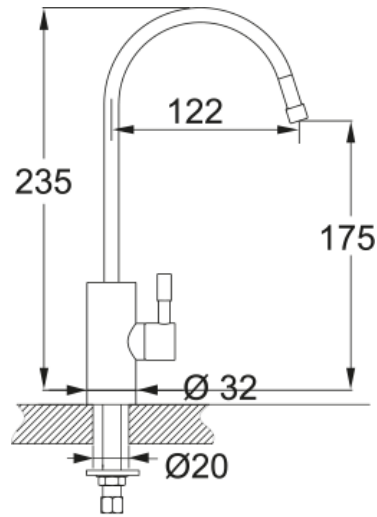

## FilterFlow Mini Chrome (UK) | 120.0615.441

FilterFlow Mini Chrome finish, Overall height 235mm, 1 Lever, Ceramic Valve. Delivers Filtered Water, includes ABS Filter Housing Kit with Franke 02 Cartridge. Please use this code to order a product being fitted in the UK or Republic of Ireland.

### Dimensions

Tap hole diameter	21 mm
Cartridge dimension	21 mm

### Installation

Fixation type	Shank
Water supply hose connection	3/8"

### Product specifications

Pressure	High pressure
Version	Swivel spout
Tap operation	Side lever
Tap rotation	360°