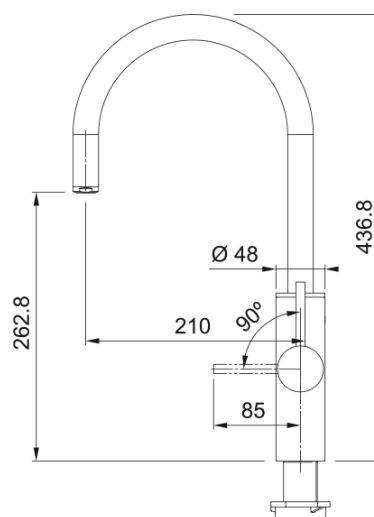

Mythos Water Hub 6in1 Electronic StSteel | 160.0709.049

Say goodbye to waiting for your preferred choice of water experience and wasting plastic. Welcome new Mythos Water Hub, an innovative 6-in-1 home solution instantly providing hot or cold water and four special filtered water functions: instant boiling, chilled, ambient, and sparkling. Water your way is now at a touch of the tap.

Product Information

Spout version	J - spout
Color	Stainless steel
Type of material	Stainless steel 304

Dimensions

Tap hole diameter	35 mm
Cartridge dimension	35 mm

Installation

Fixation type	Shank
Water supply hose connection	3/8"
Water supply hose length	700 mm

Product specifications

Pressure	High pressure
Version	Swivel spout
Tap operation	Side lever
Tap rotation	360°

Product Identification

Product brand	FRANKE
Product family	Mythos
Model range	MYTHOS

Properties

Electronic	Push button
Eco water saving	No
Type of aerator	Honeycomb
Type of multifunctional system	All in one