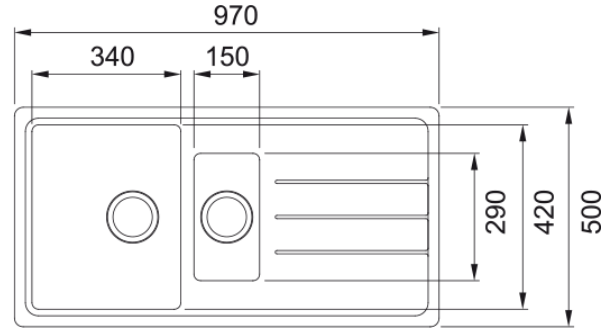

Junos JSD 651-97 Urban Grey | 143.0699.592

Junos JSD 651-97 Urban Grey, 970x500mm, Inset, Reversible, 1.5 bowl with drainer, Tectonite, 3½" Semi-Integrated Wastewith Hidden Overflow. 50 Year Guarantee on all Franke sinks. This product is available through our Authorised Internet Partners and National Retailers - please click on the 'Find a Franke Retailer' below. Please quote Product Name and Code as Article Number may differ.

Product Information

Sink type	Sink (w/ drainer)
Type of material	Tectonite
Number of bowls	1,5
Color	Urban grey
Finish	None

Dimensions

External size: right to left	970.0
External size: front to back	500.0
Bowl 1 size: right to left	340.0
Bowl 1 size: front to back	420.0
Bowl 1: depth	190.0
Bowl 2 size: right to left	150.0
Bowl 2 size: front to back	290.0
Bowl 2: depth	120.0
Cutout inset: right to left	950.0
Cutout inset: front to back	480.0

Installation

Minimum cabinet size	60 cm
----------------------	-------

Product specifications

Installation type	Inset
Waste outlet	3 1/2"
Position of drainer	Reversible drainer

Product Identification

Product brand	FRANKE
Product family	Smart