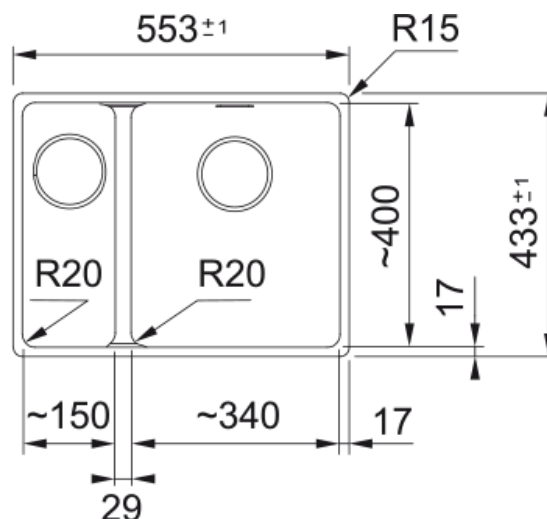

Maris MRG 160-34-15 Coffee | 125.0688.516

Maris MRG 160 34-15, Coffee, Left Hand Small Bowl, Fraganite® with Sanitized®, Undermount, 1,5 bowls without drainer, bowl 1: 340mm x 400mm, bowl 2: 150mm x 400mm, 3½" Waste with Cover & Hygienic Overflow. 50 Year Guarantee on all Franke sinks. This product is available through our Authorised Internet Partners and National Retailers - please click on the 'Where to Buy' link above. Please quote Product Name and Code as Article Number may differ.

Product Information

Sink type	Bowl (no drainer)
Type of material	Granite
Number of bowls	1,5
Color	Coffee
Finish	None

Dimensions

External size: right to left	553.0
External size: front to back	433.0
Bowl 1 size: right to left	340.0
Bowl 1 size: front to back	400.0
Bowl 1: depth	200.0
Bowl 2 size: right to left	150.0
Bowl 2 size: front to back	400.0
Bowl 2: depth	150.0

Installation

Minimum cabinet size	60 cm
----------------------	-------

Product specifications

Installation type	Undermount
Waste outlet	3 1/2"
Position of drainer	No drainer

Product Identification

Product brand	FRANKE
Product family	Maris
Model range	Maris
Approval logo	UKCA