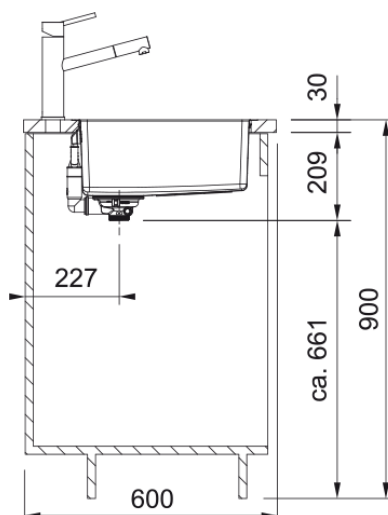

MARIS BOWL MRX 210-45 | 127.0553.961

MARIS BOWL MRX 210-45 490x440mm, Inset, Slim-Top Edge Profile, Matt Brushed Stainless Steel, 3½" Semi-Integrated Waste with Hygienic Overflow. 50 Year Guarantee on all Franke sinks.

Product Information

Sink type	Bowl (no drainer)
Type of material	Stainless steel
Number of bowls	1
Color	Steel
Finish	Stainless steel brushed

Dimensions

External size: right to left	490.0
External size: front to back	440.0
Bowl 1 size: right to left	450.0
Bowl 1 size: front to back	400.0
Bowl 1: depth	180.0

Installation

Minimum cabinet size	50 cm
----------------------	-------

Product specifications

Installation type	Flushmount
Waste outlet	3 1/2"
Position of drainer	No drainer

Product Identification

Product brand	FRANKE
Product family	Maris
Model range	Maris
Approval logo	CE
Approval logo	UKCA